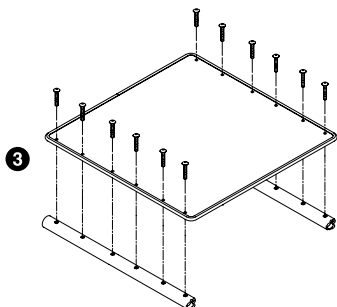

Additional Seat Upholstery Options Not Shown

SUP5 Aluminum Solid Seat