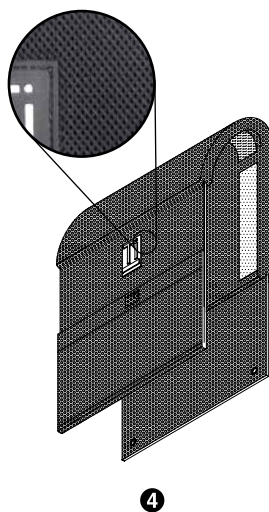

ADDITIONAL HANDRIMS

- ❾ **RIM9** Spinergy FlexRim
- ❿ **RIM5** Plastic Coated
- ⓫ **RIM6** Projections - 8 Vertical Projections

❶

❷

❸

❽

❾

The Natural-Fit

The Natural-Fit LT

The Surge

The Surge LT

❹

❺

❻

❼

❽

⓫

BACK UPHOLSTERY

- ❶ **BUP2** Velcro Adjustable
- ❷ **BUP3** Tension Adjustable by Straps
- ❸ **BUP4** Ride Designs® Corbac™ Adjustable Contour Back Support
- ❹ **BUP5** AIR Breathable Upholstery
- ❺ **UPC3** Ultrasuede Backrest Stripe