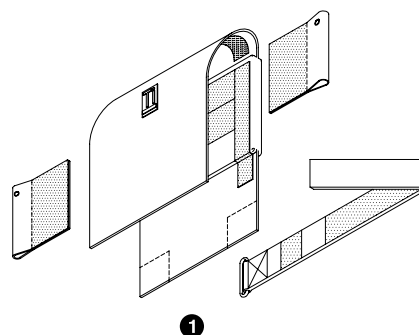

The Natural-Fit LT

The Surge

The Surge LT

❹

❺

❻

❼

❽

⓫

BACK UPHOLSTERY

- ❶ **BUP2** Velcro Adjustable
- ❷ **BUP3** Tension Adjustable by Straps
- ❸ **BUP4** Ride Designs® Corbac™ Adjustable Contour Back Support
- ❹ **BUP5** AIR Breathable Upholstery
- ❺ **UPC3** Ultrasuede Backrest Stripe